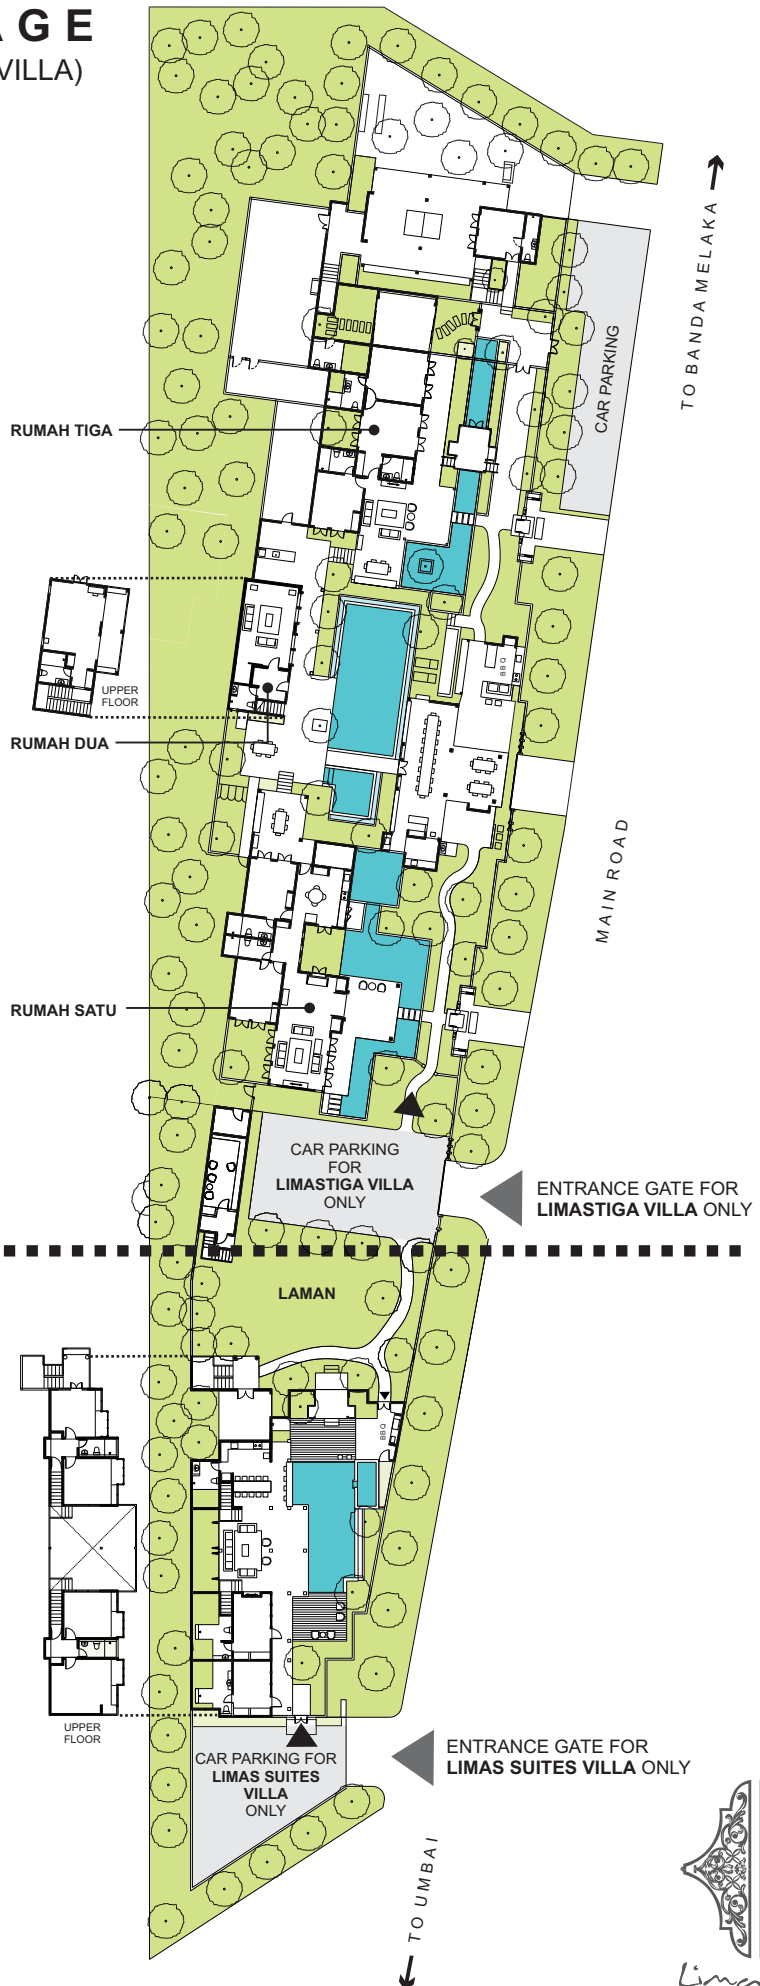

OVERALL VILLAGE

(LIMASTIGA VILLA & LIMAS SUITES VILLA)

▲ LIMASTIGA VILLA

▼ LIMAS SUITES VILLA

LIMAS SUITES VILLA (14-18 PAX)

14 pax comfortable but max occupancy 18 pax include children

ROOM 1

King Size Bed (1 no)

ROOM 2

King Size Bed (1 no)

ROOM 3

Queen Size Bed (2 nos)

Daybed (1 no)

ROOM 4

King Size Bed (1no)

Daybed (1 no)

ROOM 5

King Size Bed (1no)

Daybed (1 no)

ROOM 6

King Size Bed (1no)

Daybed (1 no)

Karaoke Room

(for guest-in Limas Suites Villa only)

The room which can fit up to **14 guests** comfortably.

Opening Hours:

10:00am till 10:00pm : (RM 40/hr)

10:00pm till 12:00am : (RM 60/hr)

UPPER FLOOR PLAN

GROUND FLOOR PLAN